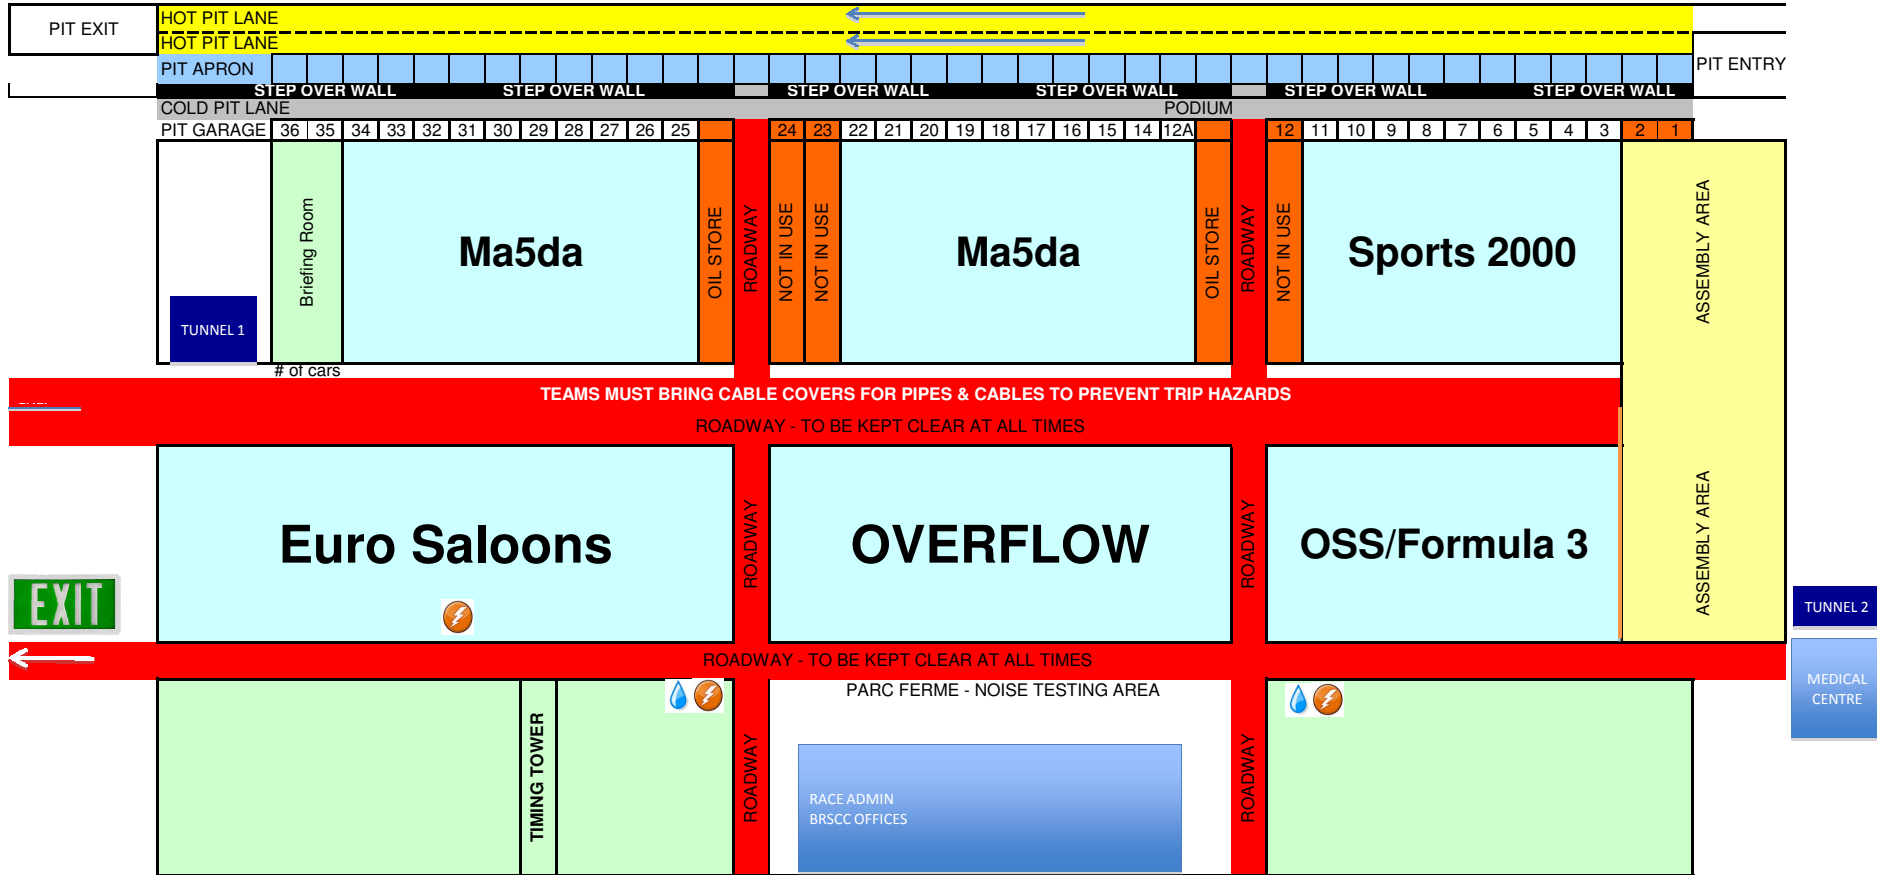

BRSCC RACE WEEKEND

INNER PADDOCK, PIT GARAGE & PIT APRON ALLOCATION

ROCKINGHAM - 29/30 AUGUST 2010

-  WATER
-  POWER
-  EMERGENCY ROADWAY